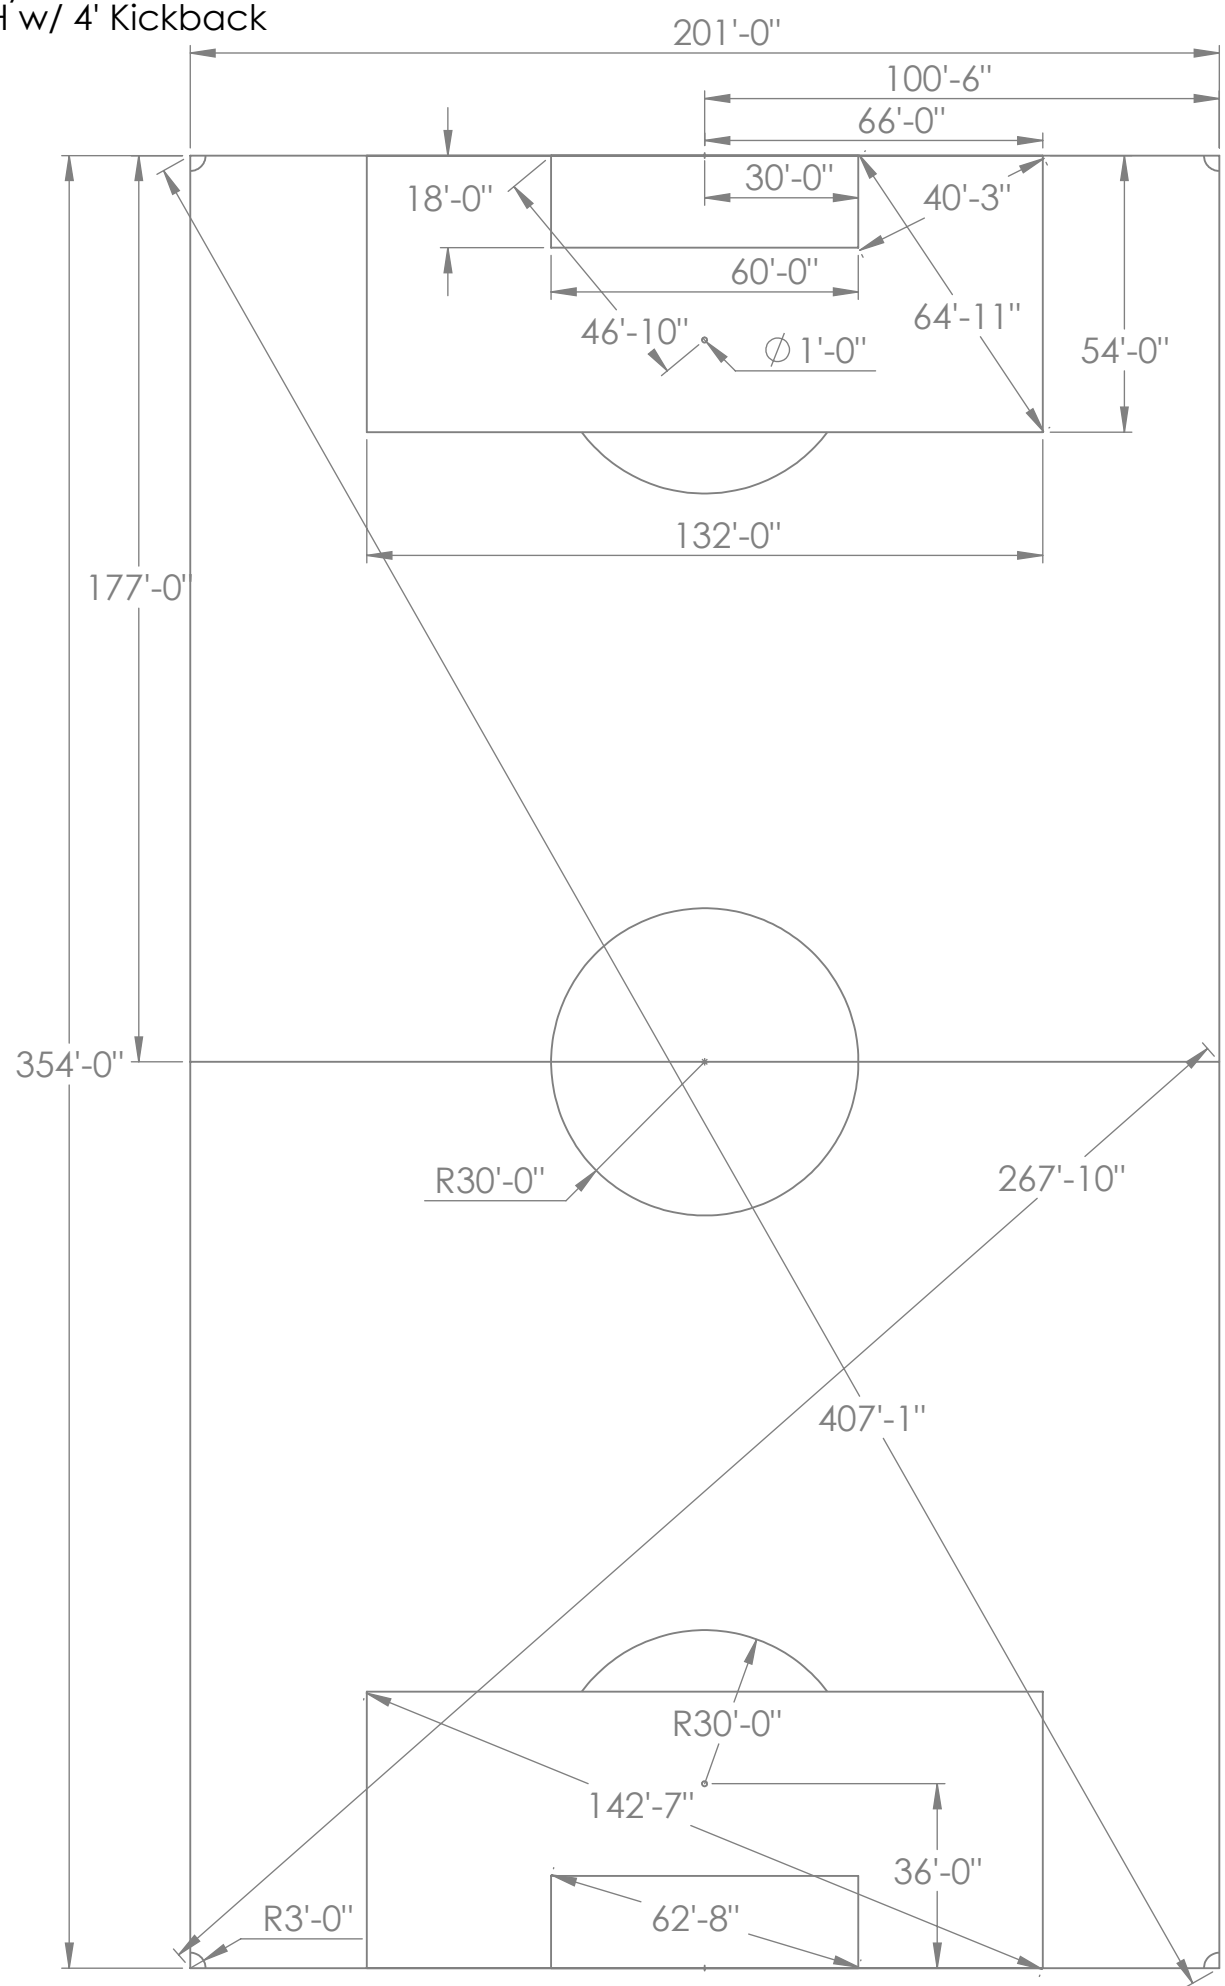

Kicker
Field #1
Field Size: 67yds x 118yds
Goal Size: 24'Wx 7'9"H w/ 4' Kickback

Striker
 Field #3, & #6
 Field Size: 60yds x 100yds
 Goal Size: 24'Wx 7'9"H w/ 4' Kickback

Wing
Field #2, & #4
Field Size: 50yds x 80yds
Goal Size: 21'Wx 7'H w/ 2'6" Kickback

Passer
Field #5a, & #5b
Field Size: 40yds x 60yds
Goal Size: 12'Wx 6'8"H w/ 2' Kickback

Bumble Bee & Grasshopper

Field #9a, & #9b

Field Size: 25yds x 40yds

Goal Size: 6'Wx 4'H w/ 2' Kickback (Bumble Bee)
6'Wx 5'H w/ 2' Kickback (Grasshopper)