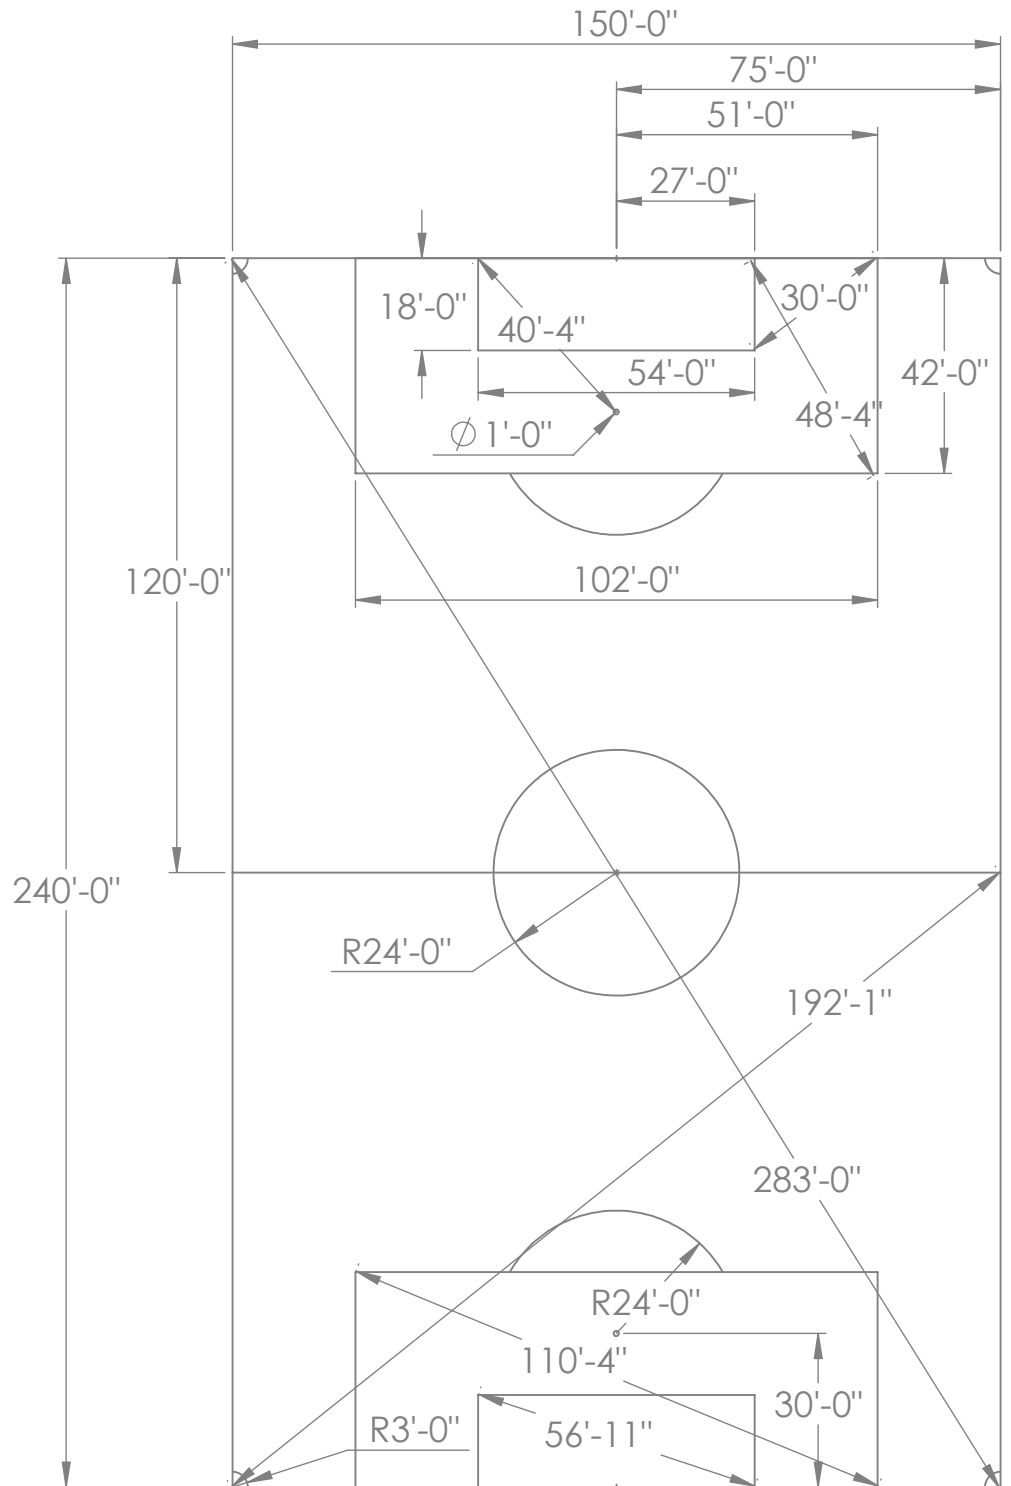

Kicker
Field #1
Field Size: 67yds x 118yds
Goal Size: 24'Wx 7'9"H w/ 4' Kickback

Striker
 Field #3, & #6
 Field Size: 60yds x 100yds
 Goal Size: 24'Wx 7'9"H w/ 4' Kickback

Wing
Field #2, & #4
Field Size: 50yds x 80yds
Goal Size: 21'Wx 7'H w/ 2'6" Kickback

Passer
Field #5a, & #5b
Field Size: 40yds x 60yds
Goal Size: 12'Wx 6'8"H w/ 2' Kickback

Bumble Bee & Grasshopper

Field #9a, & #9b

Field Size: 25yds x 40yds

Goal Size: 6'Wx 4'H w/ 2' Kickback (Bumble Bee)
6'Wx 5'H w/ 2' Kickback (Grasshopper)