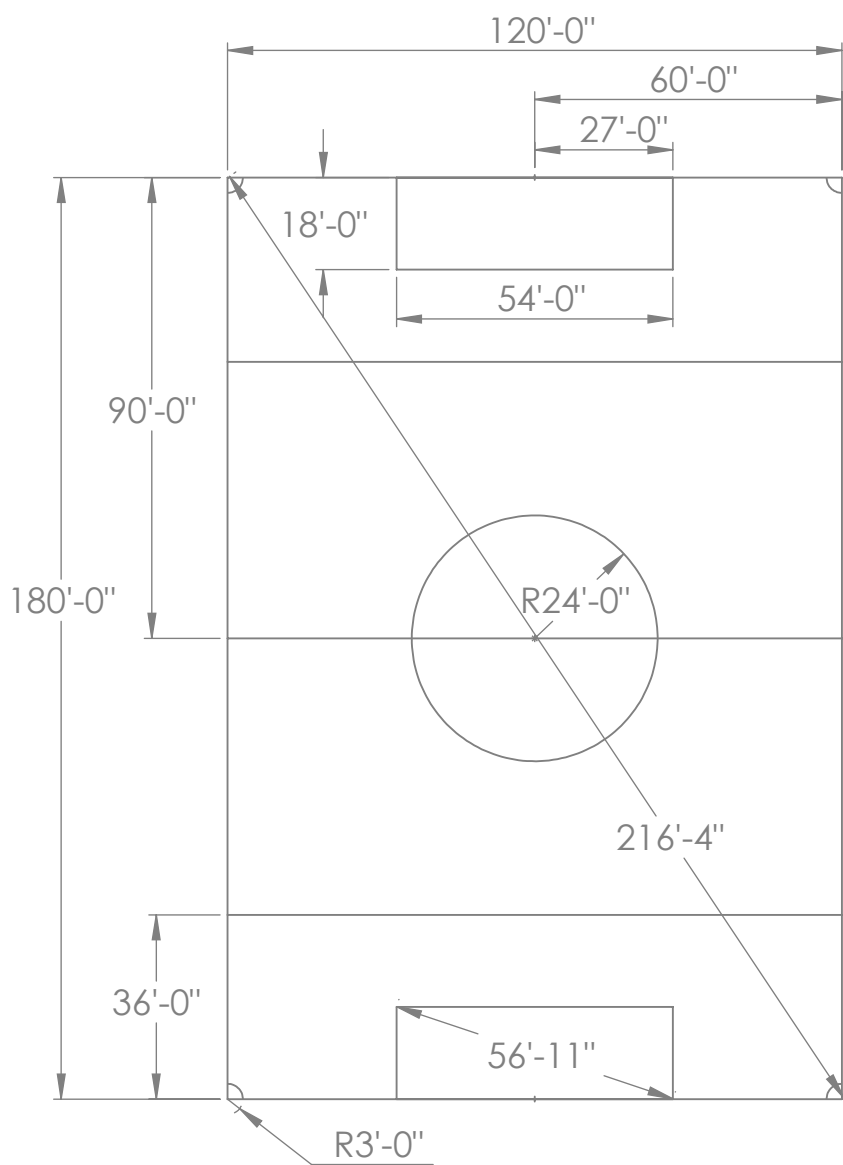

Kicker
Field #1
Field Size: 67yds x 118yds
Goal Size: 24'Wx 7'9"H w/ 4' Kickback

Striker
 Field #3, & #6
 Field Size: 60yds x 100yds
 Goal Size: 24'Wx 7'9"H w/ 4' Kickback

Wing
Field #2, & #4
Field Size: 50yds x 80yds
Goal Size: 21'Wx 7'H w/ 2'6" Kickback

Passer
Field #5a, & #5b
Field Size: 40yds x 60yds
Goal Size: 12'Wx 6'8"H w/ 2' Kickback

Bumble Bee & Grasshopper

Field #9a, & #9b

Field Size: 25yds x 40yds

Goal Size: 6'Wx 4'H w/ 2' Kickback (Bumble Bee)
6'Wx 5'H w/ 2' Kickback (Grasshopper)