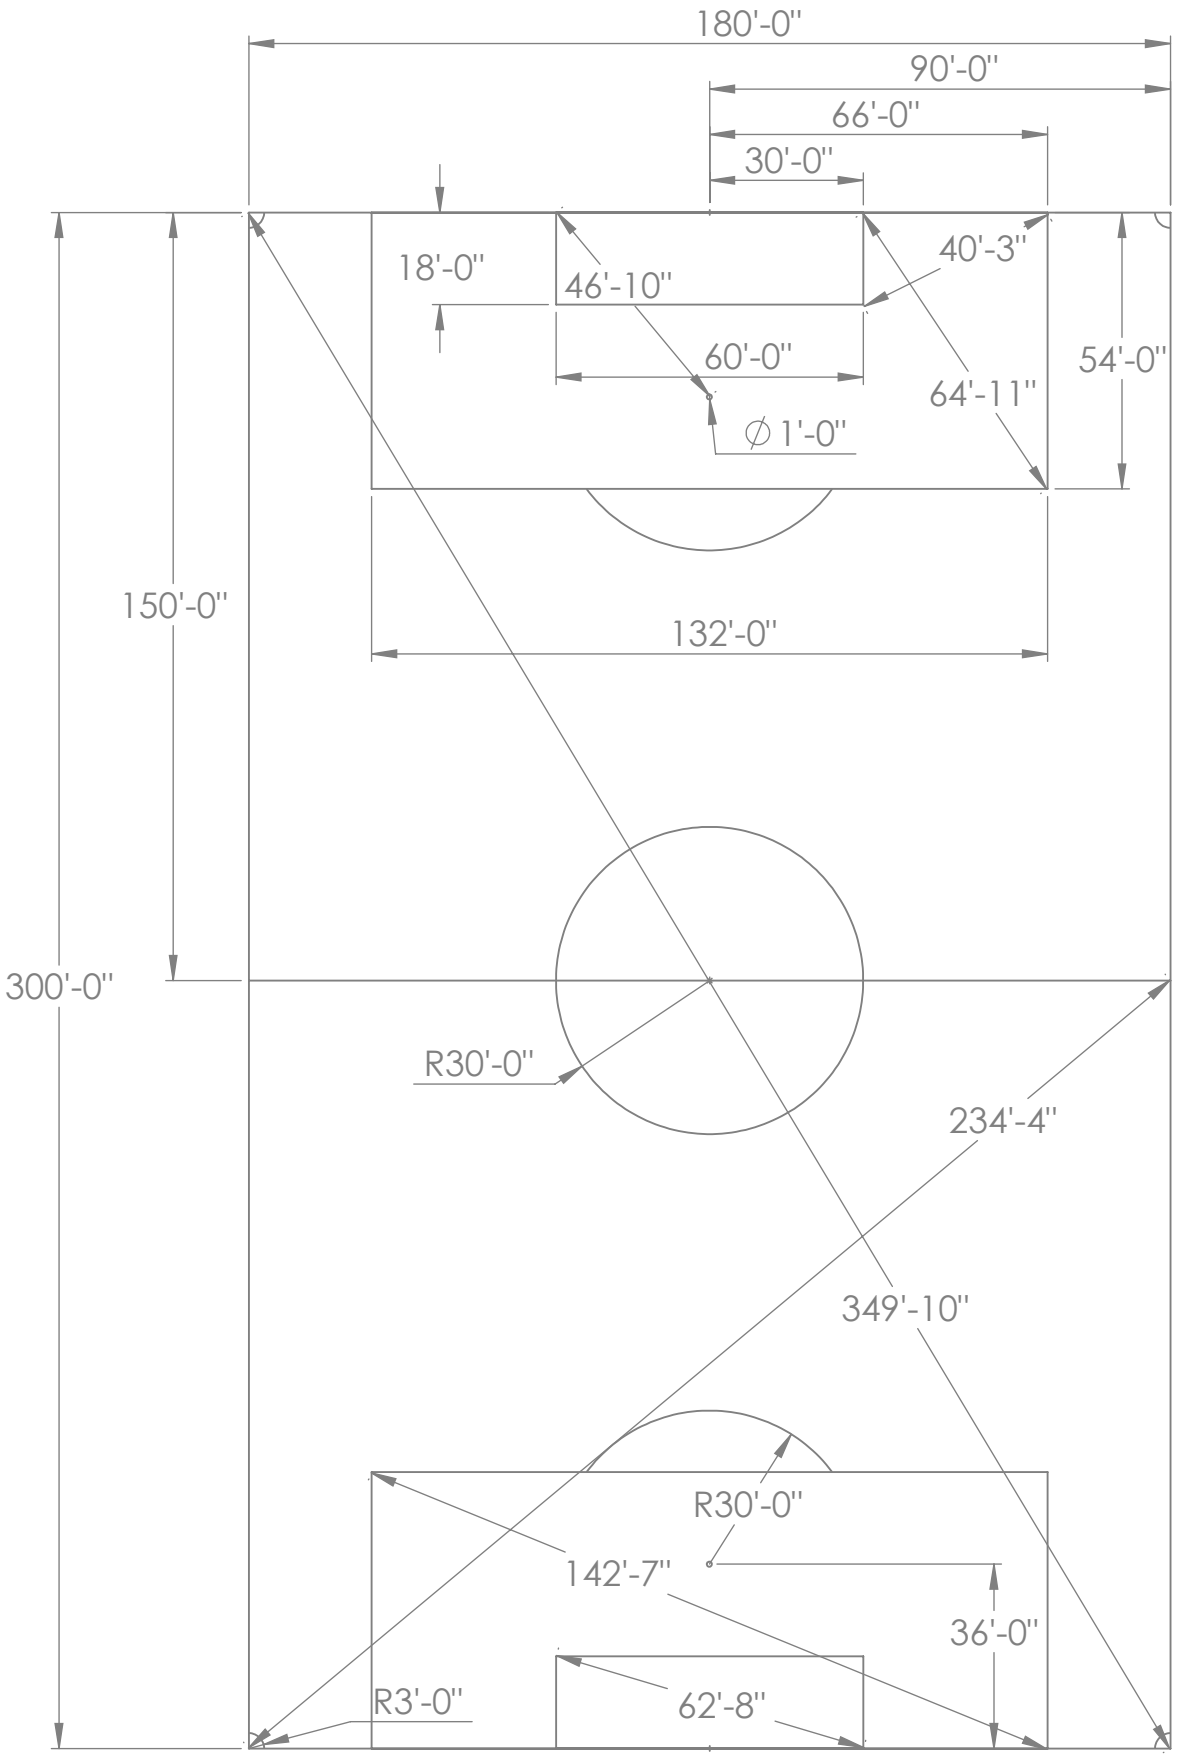

Kicker
Field #1
Field Size: 67yds x 118yds
Goal Size: 24'Wx 7'9"H w/ 4' Kickback

Striker
 Field #3, & #6
 Field Size: 60yds x 100yds
 Goal Size: 24'Wx 7'9"H w/ 4' Kickback

Wing
Field #2, & #4
Field Size: 50yds x 80yds
Goal Size: 21'Wx 7'H w/ 2'6" Kickback

Passer
Field #5a, & #5b
Field Size: 40yds x 60yds
Goal Size: 12'Wx 6'8"H w/ 2' Kickback

Bumble Bee & Grasshopper

Field #9a, & #9b

Field Size: 25yds x 40yds

Goal Size: 6'Wx 4'H w/ 2' Kickback (Bumble Bee)
6'Wx 5'H w/ 2' Kickback (Grasshopper)